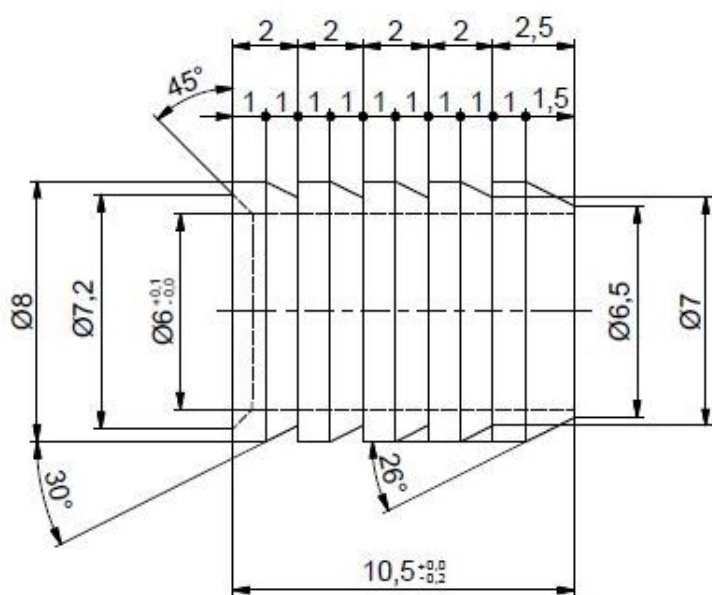

PRODUCT SHEET

Description:

Locating Pin 1140, Brass Natural, $\varnothing 8 \times 10,5 \text{mm}$, Female Part Only

Item number:

11.06.856-1

Units	Box	Carton	HS Code	Barcode
Pcs.	1000	4000	7415290000	
				5704866501545